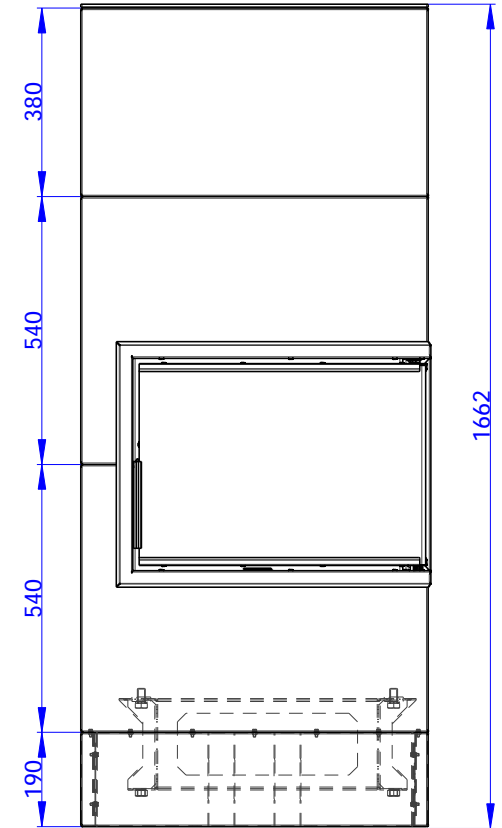

Rozmery v mm
Maße in mm
Dimensions in mm

VARIANT RN 03 + VARI RN 03 S2 + VARI RN 03 S3

214kg