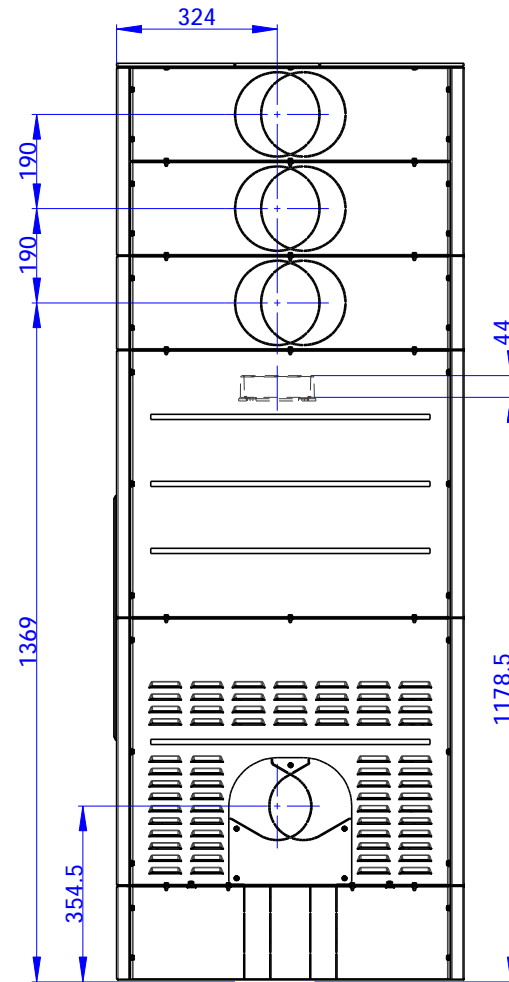

Rozmery v mm
Maße in mm
Dimensions in mm

VARIANT RN 03 + VARI RN 03 S1 + VARI RN 03 S2 + VARI RN 03 S3