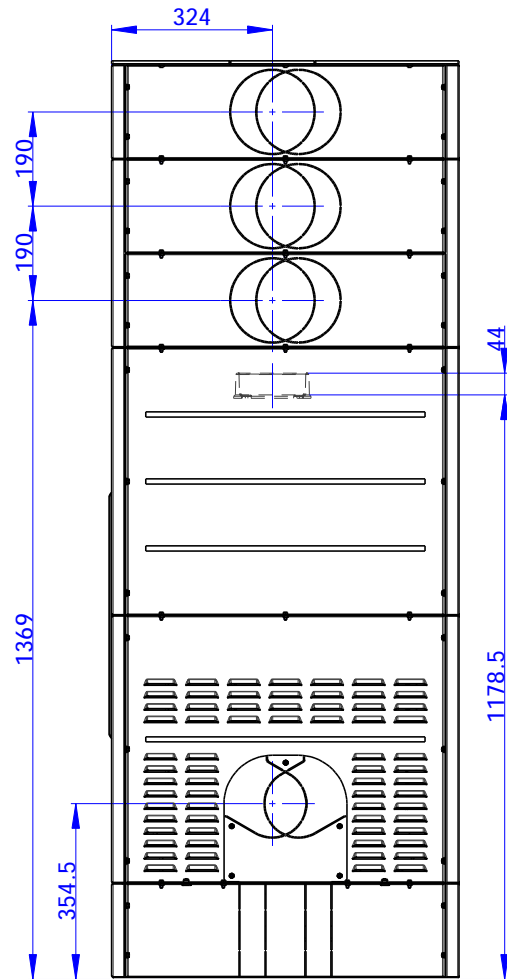

Rozmery v mm
Maße in mm
Dimensions in mm

VARIANT RN 03 + VARI RN 03 S1 + VARI RN 03 S2 + VARI RN 03 S3