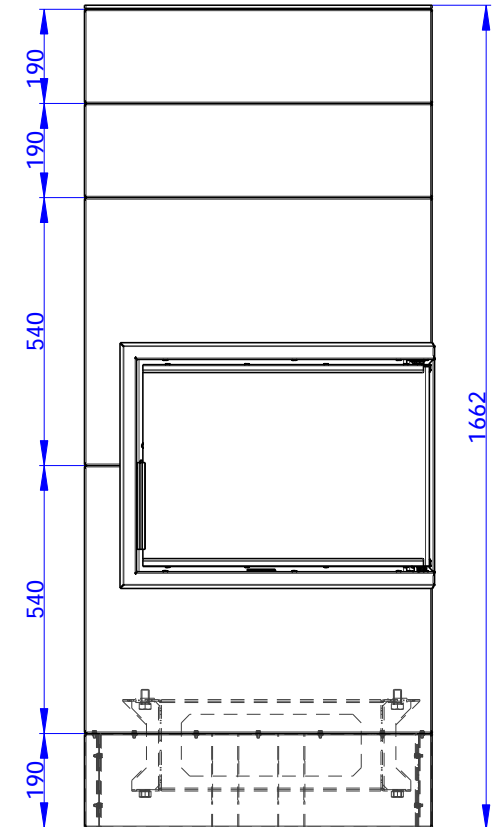

Rozmery v mm
Maße in mm
Dimensions in mm

VARIANT RN 03 + 2xVARI RN 03 S1 + VARI RN 03 S3

202kg