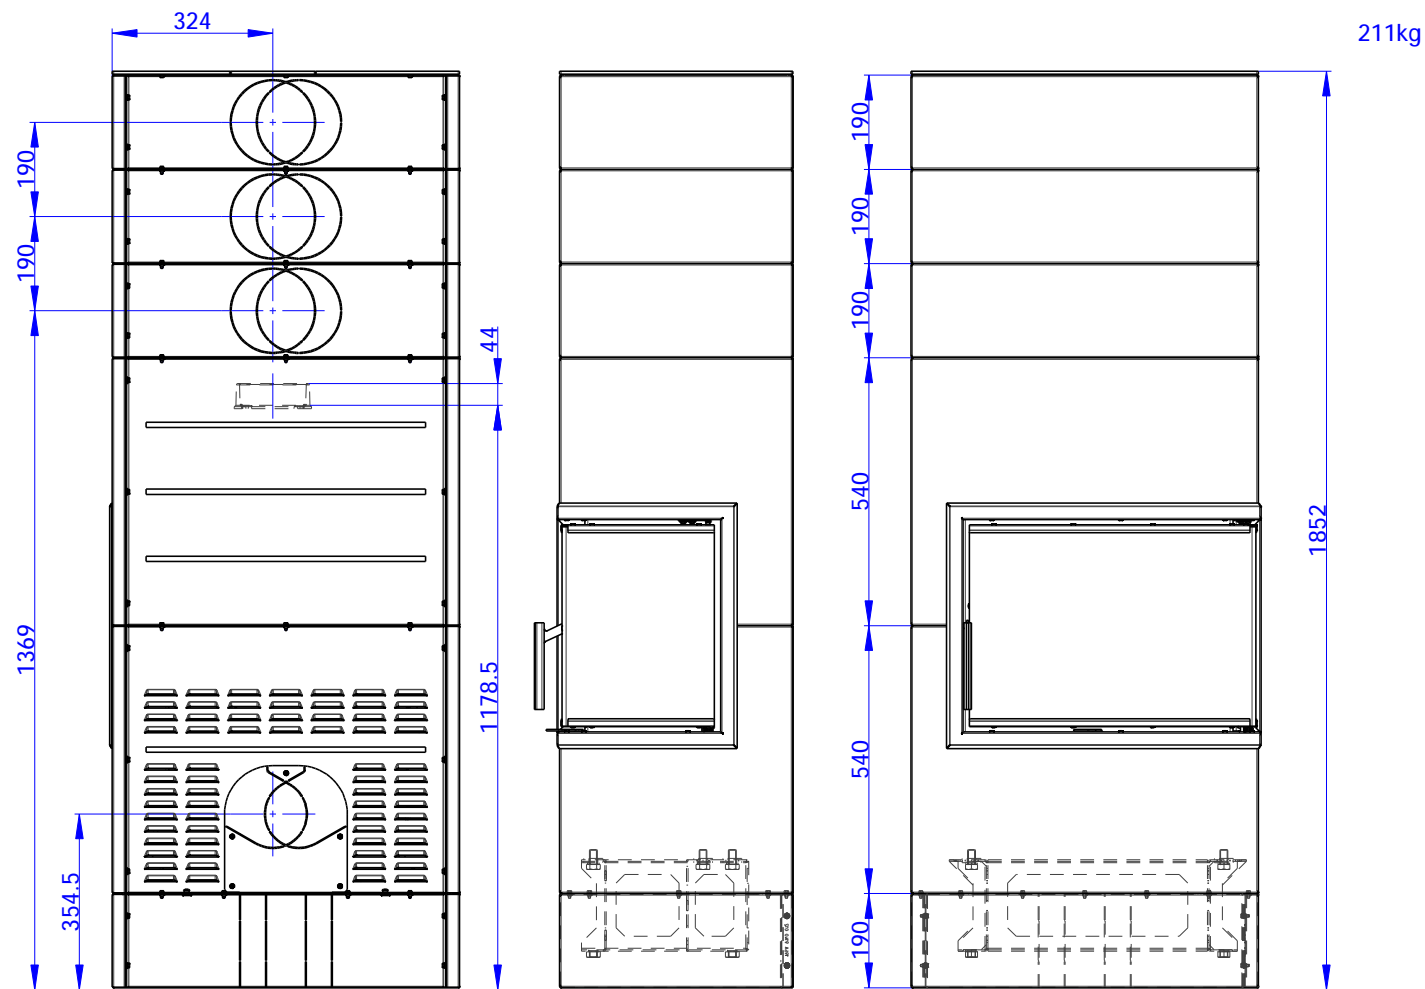

Rozmery v mm
Maße in mm
Dimensions in mm

VARIANT RN 03 + 3xVARI RN 03 S2 + VARI RN 03 S3