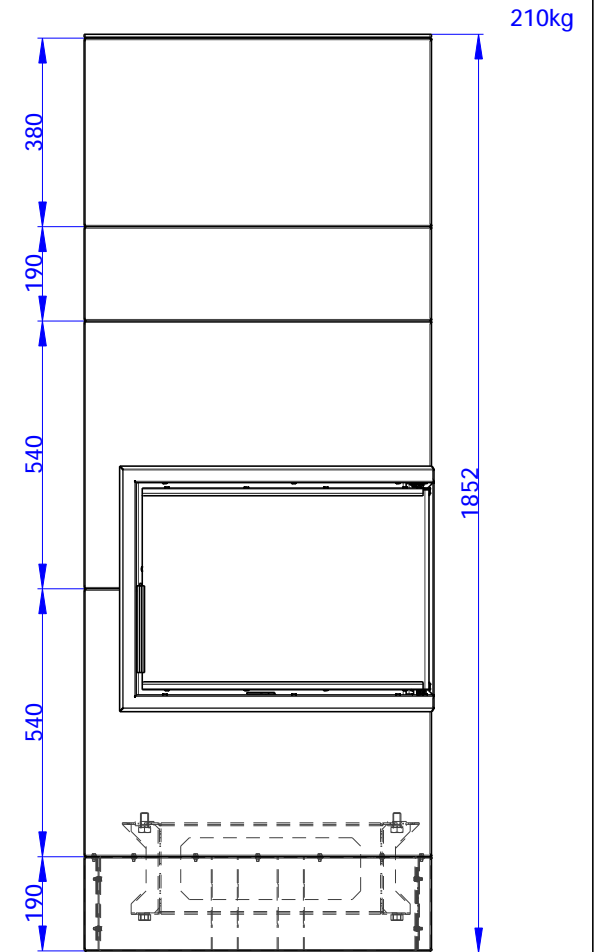

Rozmery v mm
Maße in mm
Dimensions in mm

VARIANT RN 03 + VARI RN 03 S1 + VARI RN 03 S2 + VARI RN 03 S3