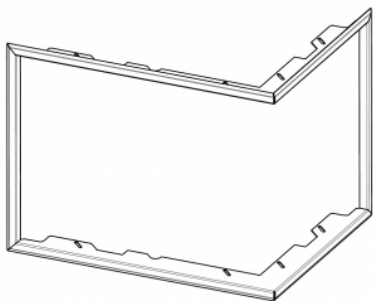

## **FRAME DR3SG RAM06 cover standard universal**

- this frame is intended for both right and left variant of DYNAMIC inserts

Prices on request at your seller

order code: **DR3SG RAM06**

### **This accessory is intended for**

DYNAMIC R/L 3G S 55.44.42.21 - fireplace insert for long-lasting accumulation heating with double split corner glazing