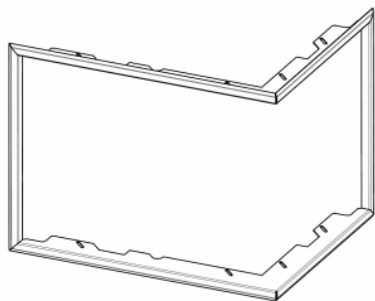

FRAME DR3SG RAM06 cover standard universal

- this frame is intended for both right and left variant of DYNAMIC inserts

Prices on request at your seller

order code: **DR3SG RAM06**

This accessory is intended for

DYNAMIC R/L 3G S 55.44.42.21 - fireplace insert for long-lasting accumulation heating with double split corner glazing

Download